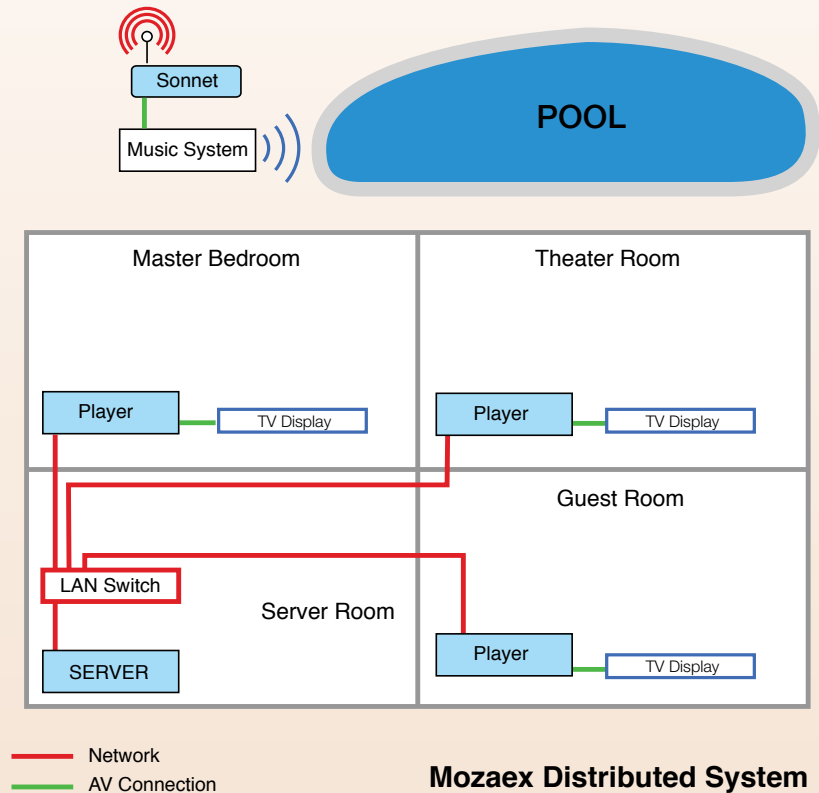

The Entertainment System that's Modular, Flexible and Scalable

With its modular Movie/Music Media Players and Music-only Sonnet Players you can locate your Players however and wherever you want.

Centralized System – Centralize the Players with the Server and use an A/V switch to send the audio/video signals to any room.

- Advantage:** Saves money by sharing Players across multiple rooms.
- Disadvantages:** Extending HDMI may be costly and limited in distance.

Distributed System – Distribute the Players in the rooms across the Ethernet LAN.

- Advantage:** Saves money by utilizing simple CAT 6 wiring. Supports high quality HDMI and physical disc loading.
- Disadvantages:** Requires a Player in each room.

You can also mix these two topologies. For example, centralize the Media Players and distribute via Wi-fi the Sonnet Music Players. Expand playback zones anytime by adding more Players.

Media storage is easily expanded by either adding more MediaDrives to open Server bays and/or adding another Server.

Plays All your Media in Any Room, at Anytime!

Player / Server Systems - Players

Plays and Loads Media to and from a Mozaex Server