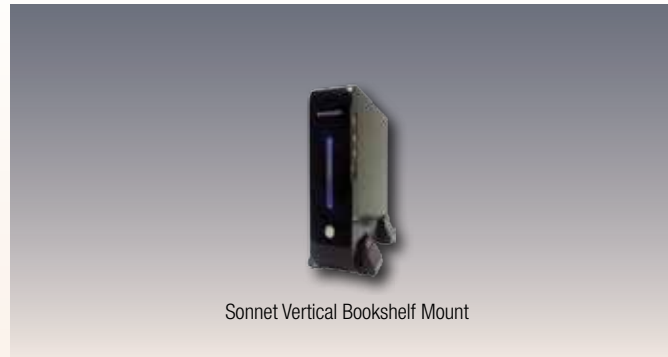

Music Systems - Sonnet Music Player and Systems

Sonnet™ Overview

Sonnet™ Music Players and Systems

The Sonnet™ series of music players and systems uniquely offers a simple and affordable way to add additional music-only zones to your Mozaex Blu-ray entertainment system or create a multi-room music-only system by combining one or more Sonnet Players with a Mozaex Server.

The Most Flexible and Scalable Music System Ever.

Expand your Mozaex system with either movie/music Players or music-only Sonnet Players. The Mozaex system's flexibility and scalability is unmatched!

To add Sonnet Players simply attach the Sonnet Player to a set of amplified speakers, point your Server to the Sonnet's Ethernet address and you're ready to play music anywhere throughout the home!

Full 2-Way Control and Wi-fi – Makes it Easy and Wireless.

The Sonnet is compatible with more than ten different control systems including Crestron, AMX, iPhone/iPad, NetStreams, Philips, Savant, RTI among many more.

The Sonnet plays multi-room synced MP3s and iTunes from a Mozaex Server, PC or a Mac so you can play either unique music or the same music synced in multiple rooms.

Entertainment at its Best - Fun, Elegant and Easy!

Sonnet™ Music Player

- Compact, Cool and Quiet Music Player
- 2-way Controllable Interface

Sonnet Music Player Features:

- Plays music from multiple network sources
- Music sources include Server and iTunes PC/Mac
- Wireless and wired Ethernet
- Play the same music in multiple rooms with multi-zone mode
- 2-Way Interfaces including Crestron, iPhone / iPad and others

Sonnet Player Specifications:

- Audio / Video - Analog Stereo / VGA
- Ethernet - Wired and Wireless
- Enclosure - Shelf Mount with Optional Rack Kit
- Weight: 5 lbs.
- Dimensions: 7.5" (W) x 2.4" (H) x 10" (D)