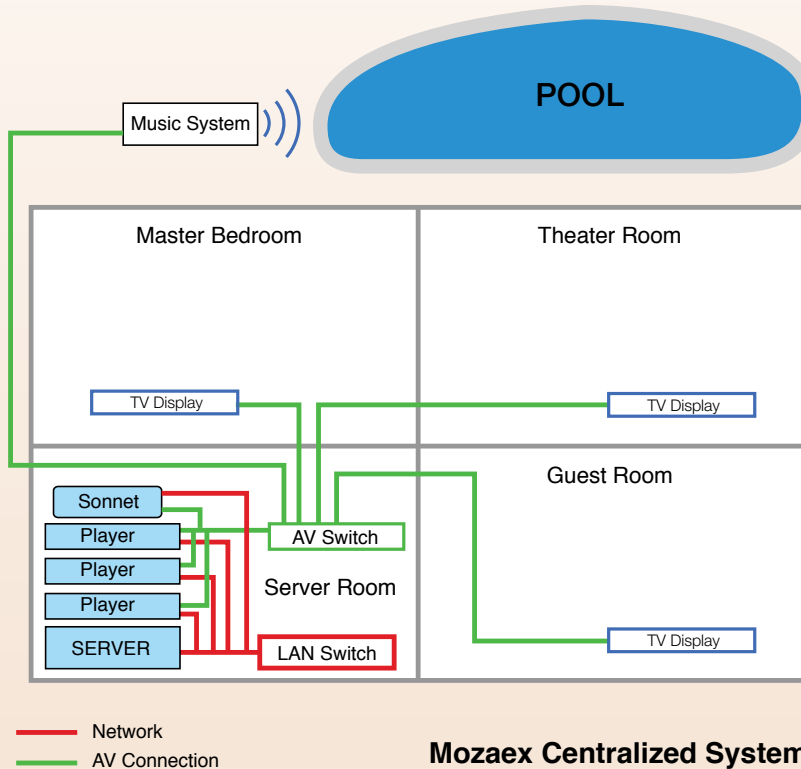

The Entertainment System that's Modular, Flexible and Scalable

With its modular Movie/Music Media Players and Music-only Sonnet Players you can locate your Players however and wherever you want.

Centralized System – Centralize the Players with the Server and use an A/V switch to send the audio/video signals to any room.

- Advantage:** Saves money by sharing Players across multiple rooms.
- Disadvantages:** Extending HDMI may be costly and limited in distance.

Distributed System – Distribute the Players in the rooms across the Ethernet LAN.

- Advantage:** Saves money by utilizing simple CAT 6 wiring. Supports high quality HDMI and physical disc loading.
- Disadvantages:** Requires a Player in each room.

You can also mix these two topologies. For example, centralize the Media Players and distribute via Wi-fi the Sonnet Music Players. Expand playback zones anytime by adding more Players.

Media storage is easily expanded by either adding more MediaDrives to open Server bays and/or adding another Server.

Plays All your Media in Any Room, at Anytime!

Player / Server Systems - Players

Plays and Loads Media to and from a Mozaex Server